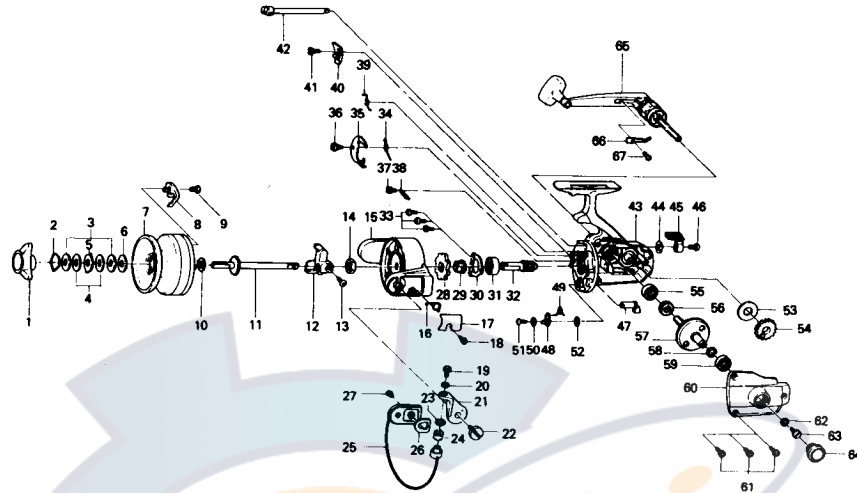

SPINNING REEL **SS4000**

**LINE CAPACITY: 300 YDS., 15 LB. TEST (270m. 6.8kg)**

Key No. 2 ~ 9	6-732-0602	Spool assembly	\$19.10
Key No. 65 ~ 67	6-746-7401	Handle assembly	14.00

Key No.	Parts No.	Parts Name	Price Per Piece	Key No.	Parts No.	Parts Name	Price Per Piece
1	6-000-8236	Drag knob	\$3.45	35	6-781-3521	Click claw	\$1.00
2	6-170-4511	Drag washer retainer	.10	36	6-363-3012	Click claw screw	.20
3	6-372-7812	Drag D washer	.15	37	6-363-3301	Click lever spring screw	.10
4	6-372-9011	Disc washer	.40	38	6-144-1211	Click lever spring	.15
5	6-375-5401	Drag A washer	.15	39	6-144-0301	Anti-reverse cam spring	.15
6	6-372-7701	Drag washer A	.15	40	6-770-0931	Anti-reverse claw	1.00
7	6-732-0701	Spool	N/A	41	6-363-3601	Anti-reverse claw screw	.25
8	6-030-4411	Spool click claw	.15	42	6-461-3101	Anti-reverse cam	1.20
9	6-351-6102	Spool click claw screw	.10	43	6-700-6801	Body	9.50
10	6-371-2732	Spool washer	.10	44	6-373-2700	Anti-reverse lever washer	.10
11	6-711-1311	Main shaft	2.55	45	6-541-2801	Anti-reverse lever	.75
12	6-481-1012	Oscillating slider	.55	46	6-351-1001	Anti-reverse lever screw	.10
13	6-351-8901	Oscillating slider screw	.10	47	6-541-3001	Noiseless lever	.50
14	6-340-8301	Rotor nut	.20	48	6-461-3101	Noiseless cam	.25
15	6-201-7502	Rotor	4.25	49	6-144-2101	Noiseless lever spring	.15
16	6-144-2201	Bail spring	.10	50	6-160-3111	Noiseless lever washer A	.10
17	6-633-0702	Bail spring cover	.15	51	6-350-1931	Noiseless lever screw	.10
18	6-350-1931	Bail spring cover screw	.10	52	6-375-3001	Noiseless lever washer B	.10
19	6-363-3111	Bail screw	.35	53	6-374-5400	Oscillating gear washer	.10
20	6-375-1101	Bail washer	.10	54	6-412-3602	Oscillating gear	.40
21	6-231-1901	Arm lever	1.50	55	6-636-6001	Ball bearing	3.65
22	6-362-3411	Arm lever screw	.60	56	6-402-3801	Oscillating pinion	.50
23	6-501-2001	Roller collar	.25	57	6-750-3041	Drive gear	5.90
24	6-250-4301	Line roller	.30	58	6-371-2820	Drive gear washer	.10
25	6-725-1216	Bail	2.30	59	6-636-6001	Ball bearing	3.65
26	6-210-3501	Balancer	.35	60	6-705-9901	Body cover	4.50
27	6-351-6401	Bail holder screw	.10	61	6-353-1504	Body cover screw	.10
28	6-280-5401	Ratchet	.70	62	6-371-9521	Handle washer	.10
29	6-270-7112	Click gear	.50	63	6-363-3411	Handle screw	.20
30	6-050-5101	Ball bearing ret. washer	.25	64	6-781-3101	Handle screw cap	1.00
31	6-635-5001	Ball bearing	4.25	65	6-746-6801	Handle arm	N/A
32	6-402-4011	Pinion gear	1.60	66	6-151-4401	Handle leaf spring	.10
33	6-351-6601	Ball bearing ret. washer screw	.10	67	6-352-0401	Handle leaf spring screw	.10
34	6-144-0211	Click claw spring	.10				